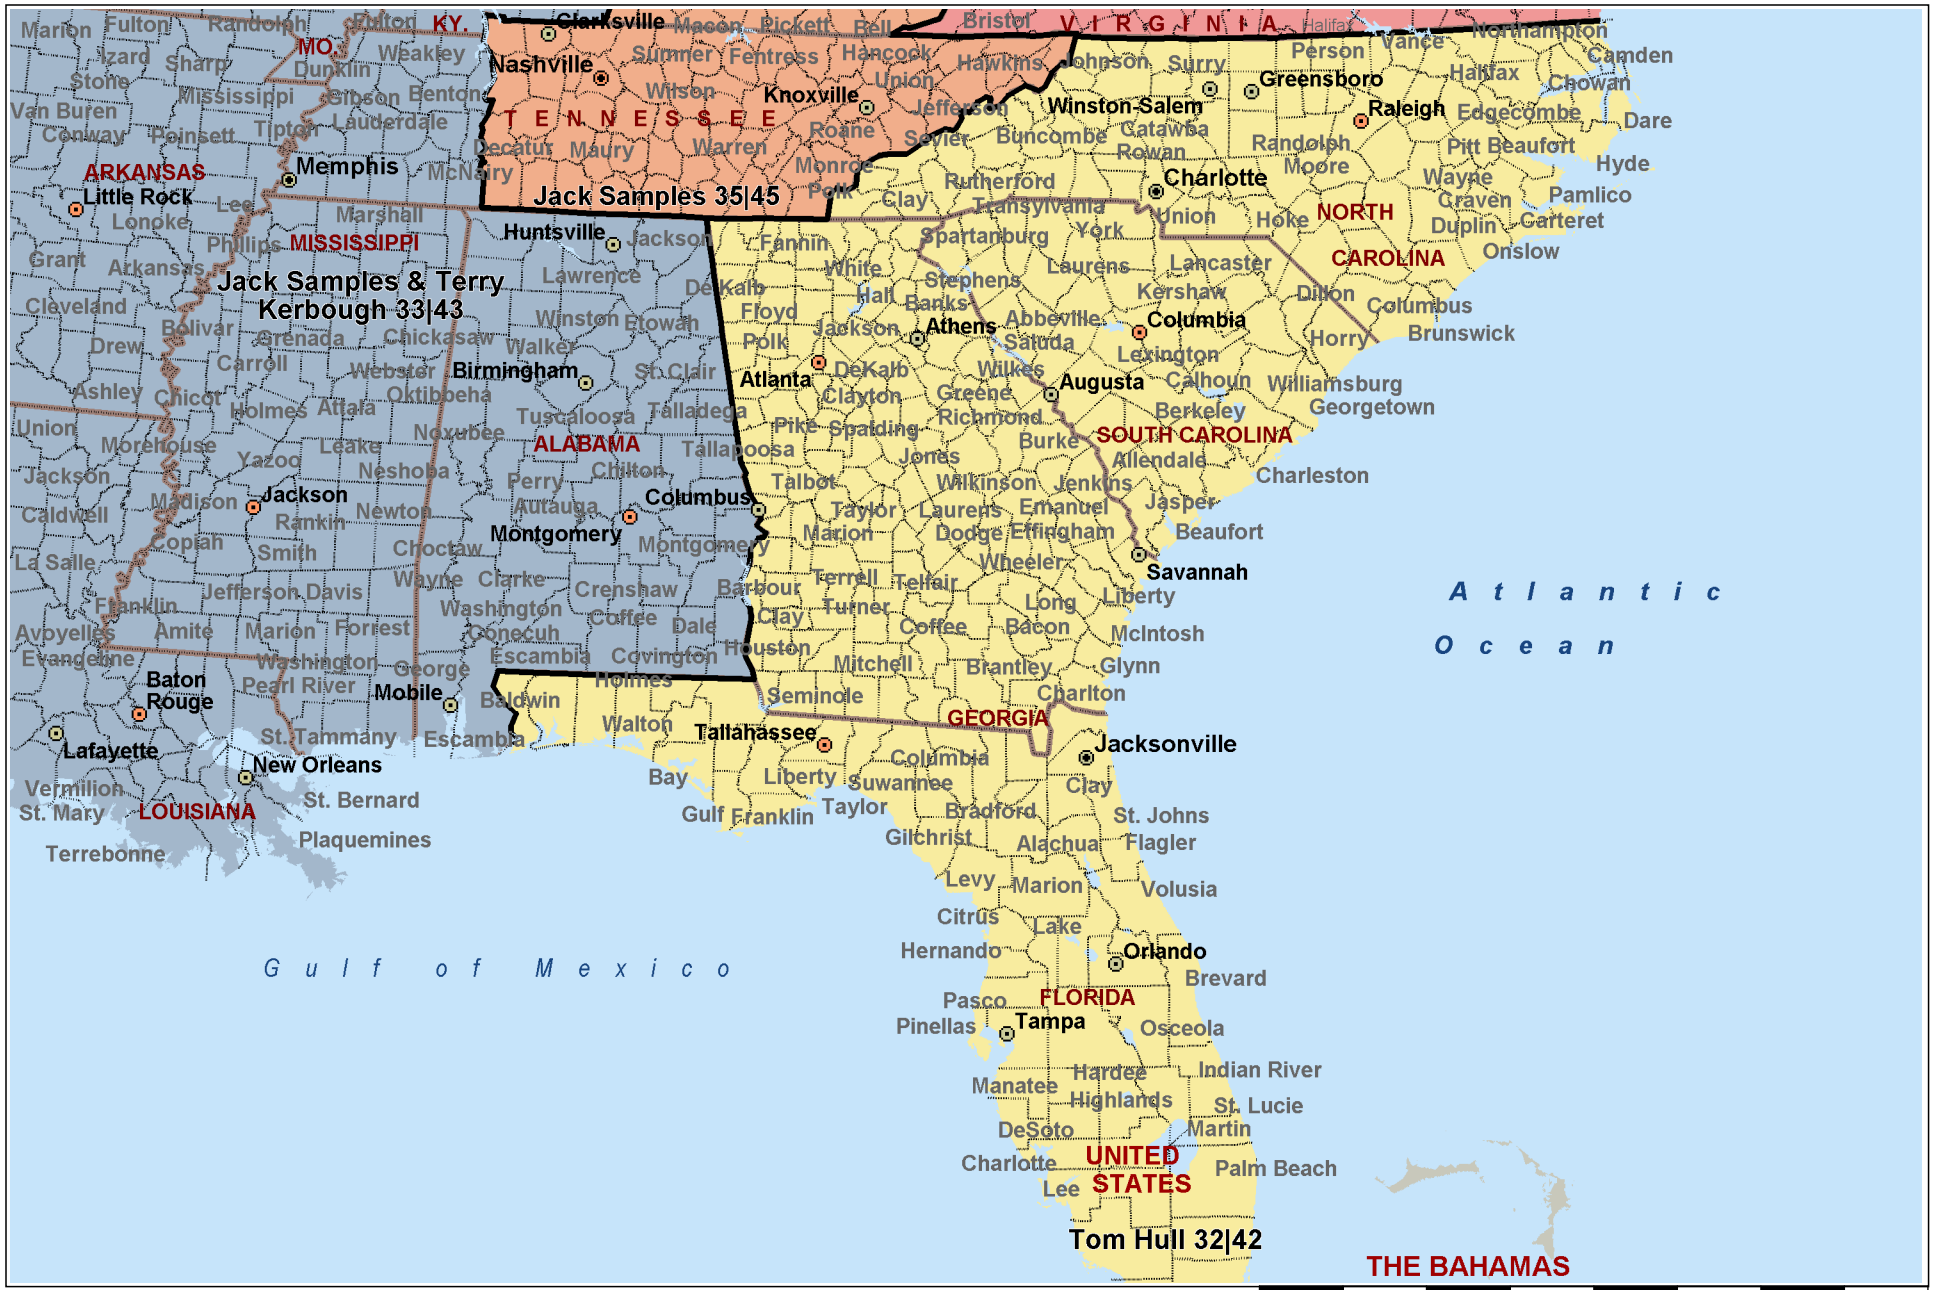

# WSG Regional Manager Territories

0 mi 100 200 300 400